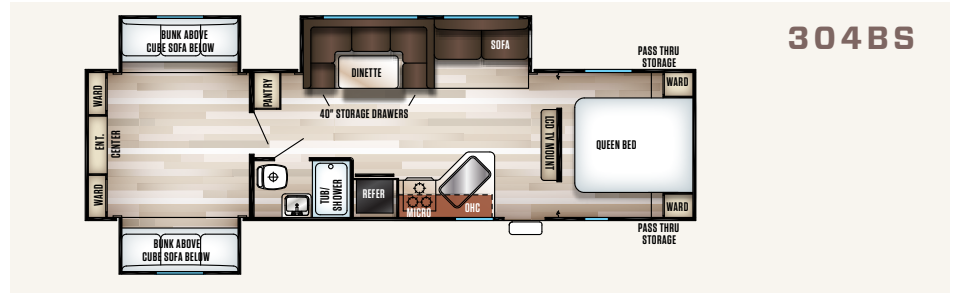

304R

304R

304R

304R

	T234VFK	T264L	T274RK	T274VFK	T304R	T304VFK	T294RR
POIDS À SEC AU TIMON (LBS)	823-LBS	770-LBS.	860-LBS.	985-LBS.	900-LBS.	1154-LBS.	TBD
POIDS DU VEHICULE NON CHARGÉ (LBS)	5917-LBS	6725-LBS.	6742-LBS.	7047-LBS.	7914-LBS.	8822-LBS.	TBD
POIDS AUX ESSIEUX (LBS)	5056-LBS	5917-LBS.	5882-LBS.	6024-LBS.	6976-LBS.	7630-LBS.	TBD
POIDS À LA LIVRAISON (LBS)	5879-LBS	6687-LBS.	6704-LBS.	7009-LBS.	7876-LBS.	8784-LBS.	TBD
PNBV AVEC FREINS (LBS)	7823-LBS	7770-LBS.	9980-LBS.	9985-LBS.	11100-LBS.	11354-LBS.	TBD
CAPACITÉ DE CHARGEMENT (LBS)	1906-LBS	1045-LBS.	3238-LBS.	2938-LBS.	3186-LBS.	2535-LBS.	TBD
LONGUEUR EXTERIEURE	29'-0"	31'-9"	33'-7"	33'-7"	35'-9"	38'-1"	TBD
HAUTEUR EXTERIEURE AVEC A/C	11'-1"	11'-1"	11'-1"	11'-1"	11'-1"	11'-1"	TBD
CAPACITÉ EN EAUX GRISSES (GAL)	38-GAL	38-GAL	38-GAL	38-GAL	38-GAL	76-GAL	TBD
CAPACITÉ EN EAUX NOIRES (GAL)	38-GAL	38-GAL	38-GAL	38-GAL	38-GAL	38-GAL	TBD
CAPACITÉ EN EAU FRAICHE (GAL)	46 GAL	46 GAL	46 GAL	46 GAL	46 GAL	46 GAL	TBD