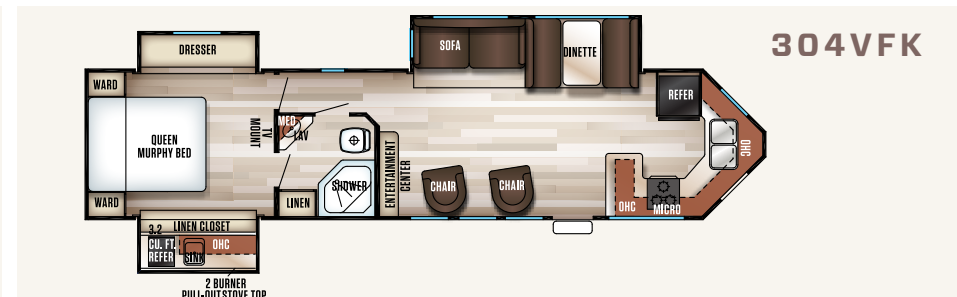

304R

304R

304R

304R

	T234VFK	T264L	T274RK	T274VFK	T304R	T304VFK	T294RR
POIDS À SEC AU TIMON (LBS)	823-LBS	770-LBS.	860-LBS.	985-LBS.	900-LBS.	1154-LBS.	TBD
POIDS DU VEHICULE NON CHARGÉ (LBS)	5917-LBS	6725-LBS.	6742-LBS.	7047-LBS.	7914-LBS.	8822-LBS.	TBD
POIDS AUX ESSIEUX (LBS)	5056-LBS	5917-LBS.	5882-LBS.	6024-LBS.	6976-LBS.	7630-LBS.	TBD
POIDS À LA LIVRAISON (LBS)	5879-LBS	6687-LBS.	6704-LBS.	7009-LBS.	7876-LBS.	8784-LBS.	TBD
PNBV AVEC FREINS (LBS)	7823-LBS	7770-LBS.	9980-LBS.	9985-LBS.	11100-LBS.	11354-LBS.	TBD
CAPACITÉ DE CHARGEMENT (LBS)	1906-LBS	1045-LBS.	3238-LBS.	2938-LBS.	3186-LBS.	2535-LBS.	TBD
LONGUEUR EXTERIEURE	29'-0"	31'-9"	33'-7"	33'-7"	35'-9"	38'-1"	TBD
HAUTEUR EXTERIEURE AVEC A/C	11'-1"	11'-1"	11'-1"	11'-1"	11'-1"	11'-1"	TBD
CAPACITÉ EN EAUX GRISSES (GAL)	38-GAL	38-GAL	38-GAL	38-GAL	38-GAL	76-GAL	TBD
CAPACITÉ EN EAUX NOIRES (GAL)	38-GAL	38-GAL	38-GAL	38-GAL	38-GAL	38-GAL	TBD
CAPACITÉ EN EAU FRAICHE (GAL)	46 GAL	46 GAL	46 GAL	46 GAL	46 GAL	46 GAL	TBD