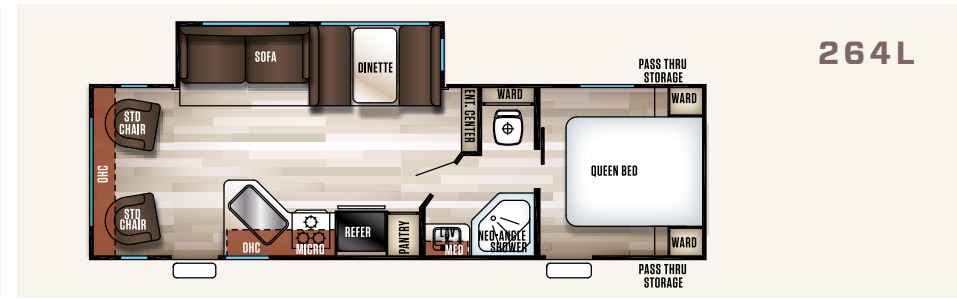

304R

304R

304R

304R

	T234VFK	T264L	T274RK	T274VFK	T304R	T304VFK	T294RR
POIDS À SEC AU TIMON (LBS)	823-LBS	770-LBS.	860-LBS.	985-LBS.	900-LBS.	1154-LBS.	TBD
POIDS DU VEHICULE NON CHARGÉ (LBS)	5917-LBS	6725-LBS.	6742-LBS.	7047-LBS.	7914-LBS.	8822-LBS.	TBD
POIDS AUX ESSIEUX (LBS)	5056-LBS	5917-LBS.	5882-LBS.	6024-LBS.	6976-LBS.	7630-LBS.	TBD
POIDS À LA LIVRAISON (LBS)	5879-LBS	6687-LBS.	6704-LBS.	7009-LBS.	7876-LBS.	8784-LBS.	TBD
PNBV AVEC FREINS (LBS)	7823-LBS	7770-LBS.	9980-LBS.	9985-LBS.	11100-LBS.	11354-LBS.	TBD
CAPACITÉ DE CHARGEMENT (LBS)	1906-LBS	1045-LBS.	3238-LBS.	2938-LBS.	3186-LBS.	2535-LBS.	TBD
LONGUEUR EXTERIEURE	29'-0"	31'-9"	33'-7"	33'-7"	35'-9"	38'-1"	TBD
HAUTEUR EXTERIEURE AVEC A/C	11'-1"	11'-1"	11'-1"	11'-1"	11'-1"	11'-1"	TBD
CAPACITÉ EN EAUX GRISSES (GAL)	38-GAL	38-GAL	38-GAL	38-GAL	38-GAL	76-GAL	TBD
CAPACITÉ EN EAUX NOIRES (GAL)	38-GAL	38-GAL	38-GAL	38-GAL	38-GAL	38-GAL	TBD
CAPACITÉ EN EAU FRAICHE (GAL)	46 GAL	46 GAL	46 GAL	46 GAL	46 GAL	46 GAL	TBD