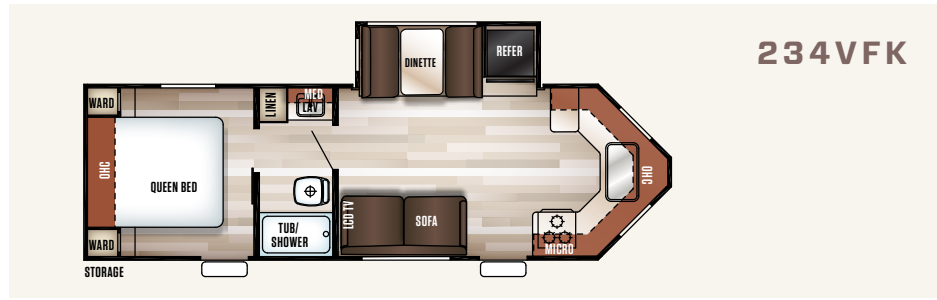

304R

304R

304R

304R

	T234VFK	T264L	T274RK	T274VFK	T304R	T304VFK	T294RR
POIDS À SEC AU TIMON (LBS)	823-LBS	770-LBS.	860-LBS.	985-LBS.	900-LBS.	1154-LBS.	TBD
POIDS DU VEHICULE NON CHARGÉ (LBS)	5917-LBS	6725-LBS.	6742-LBS.	7047-LBS.	7914-LBS.	8822-LBS.	TBD
POIDS AUX ESSIEUX (LBS)	5056-LBS	5917-LBS.	5882-LBS.	6024-LBS.	6976-LBS.	7630-LBS.	TBD
POIDS À LA LIVRAISON (LBS)	5879-LBS	6687-LBS.	6704-LBS.	7009-LBS.	7876-LBS.	8784-LBS.	TBD
PNBV AVEC FREINS (LBS)	7823-LBS	7770-LBS.	9980-LBS.	9985-LBS.	11100-LBS.	11354-LBS.	TBD
CAPACITÉ DE CHARGEMENT (LBS)	1906-LBS	1045-LBS.	3238-LBS.	2938-LBS.	3186-LBS.	2535-LBS.	TBD
LONGUEUR EXTERIEURE	29'-0"	31'-9"	33'-7"	33'-7"	35'-9"	38'-1"	TBD
HAUTEUR EXTERIEURE AVEC A/C	11'-1"	11'-1"	11'-1"	11'-1"	11'-1"	11'-1"	TBD
CAPACITÉ EN EAUX GRISSES (GAL)	38-GAL	38-GAL	38-GAL	38-GAL	38-GAL	76-GAL	TBD
CAPACITÉ EN EAUX NOIRES (GAL)	38-GAL	38-GAL	38-GAL	38-GAL	38-GAL	38-GAL	TBD
CAPACITÉ EN EAU FRAICHE (GAL)	46 GAL	46 GAL	46 GAL	46 GAL	46 GAL	46 GAL	TBD