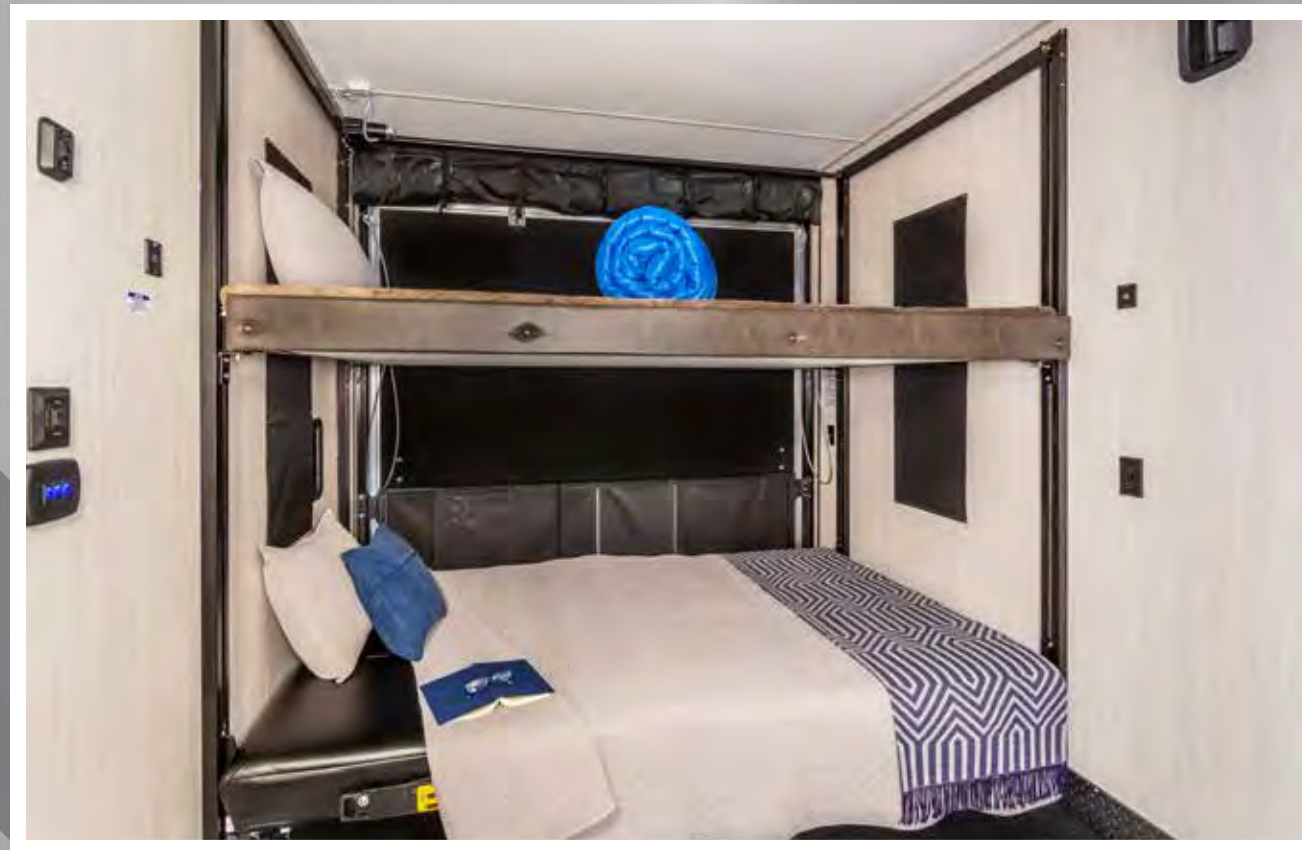

**Happijac Bed Lift-Top Bed
with Bottom Bed Couch Combo**