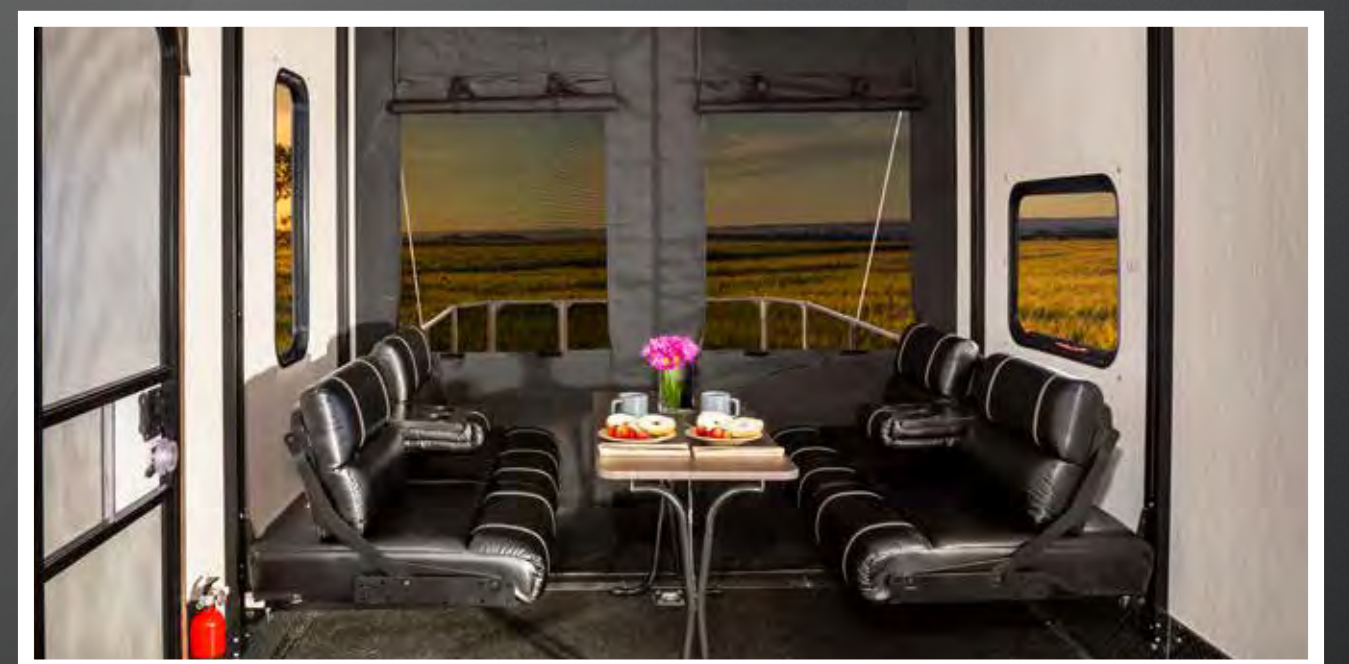

Screen Wall / Tent Wall