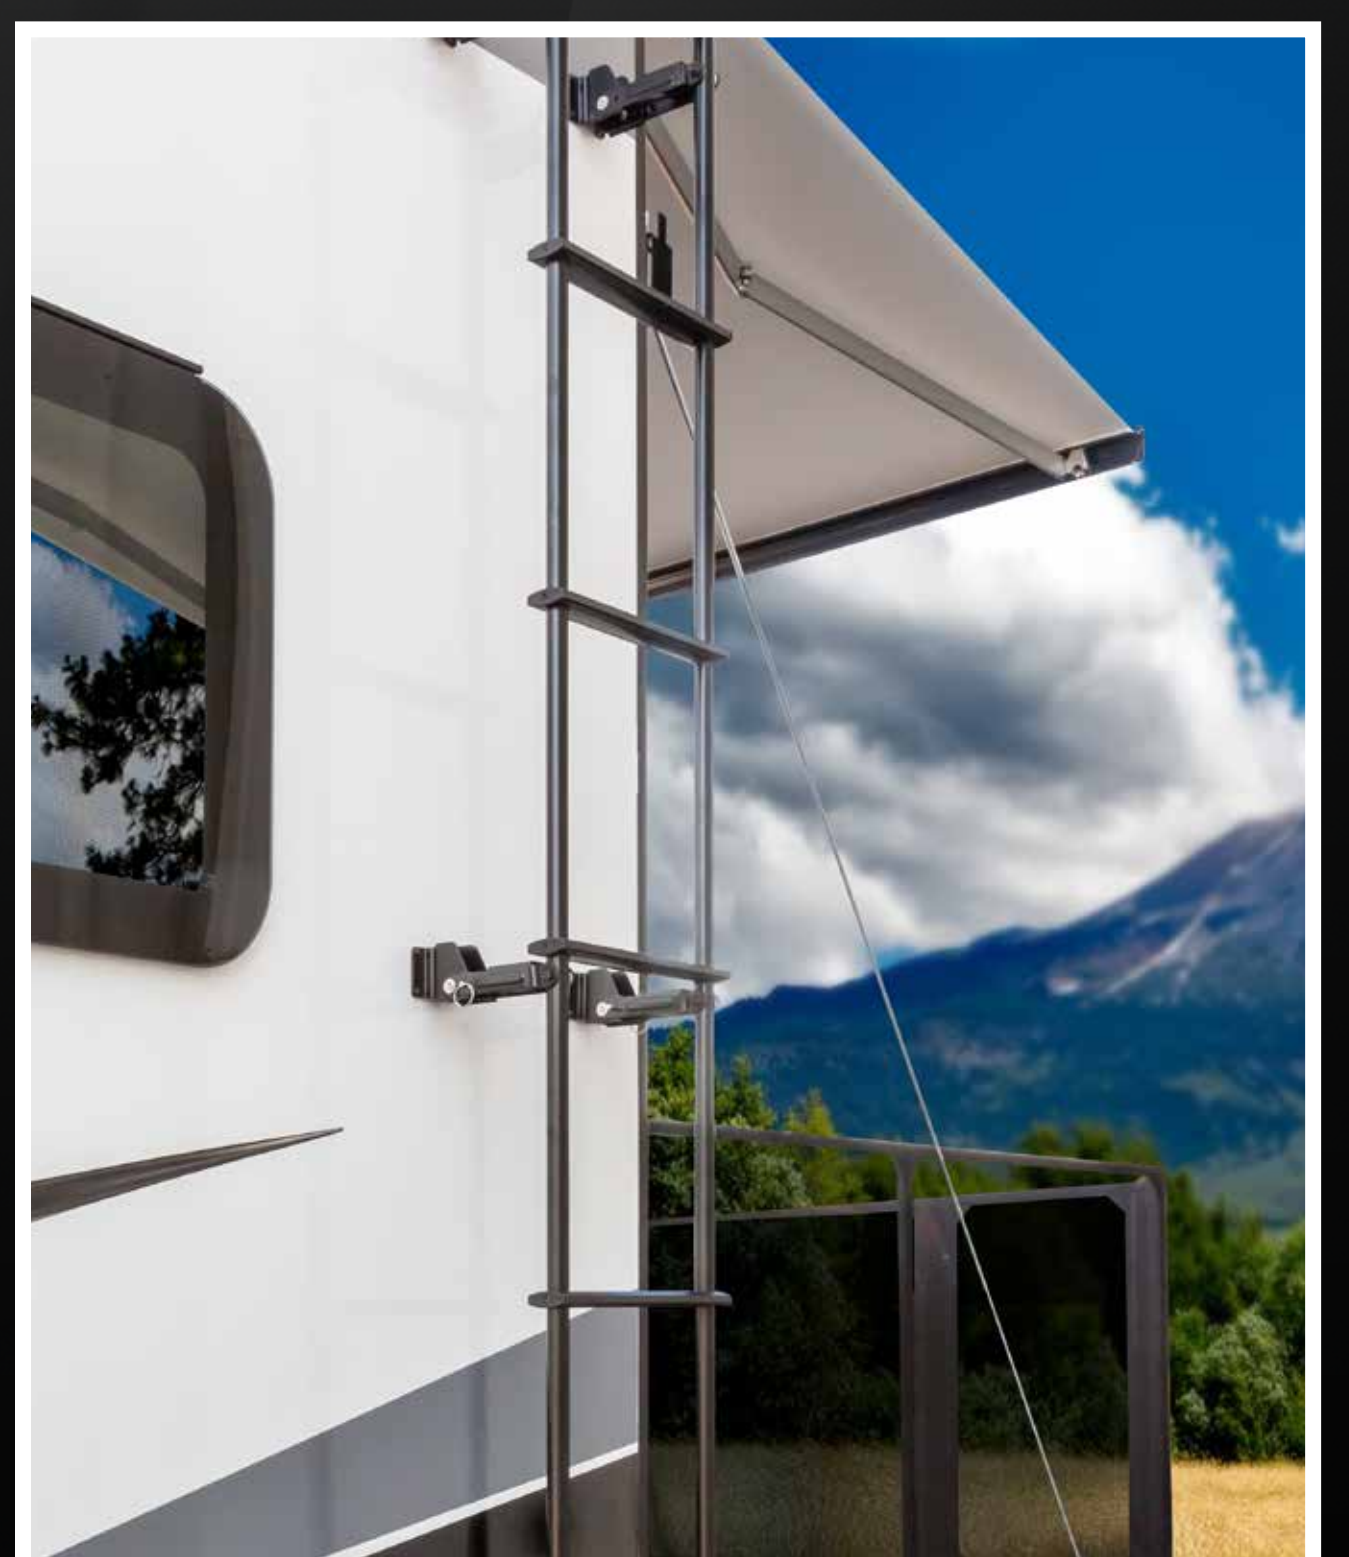

Roof Ladder