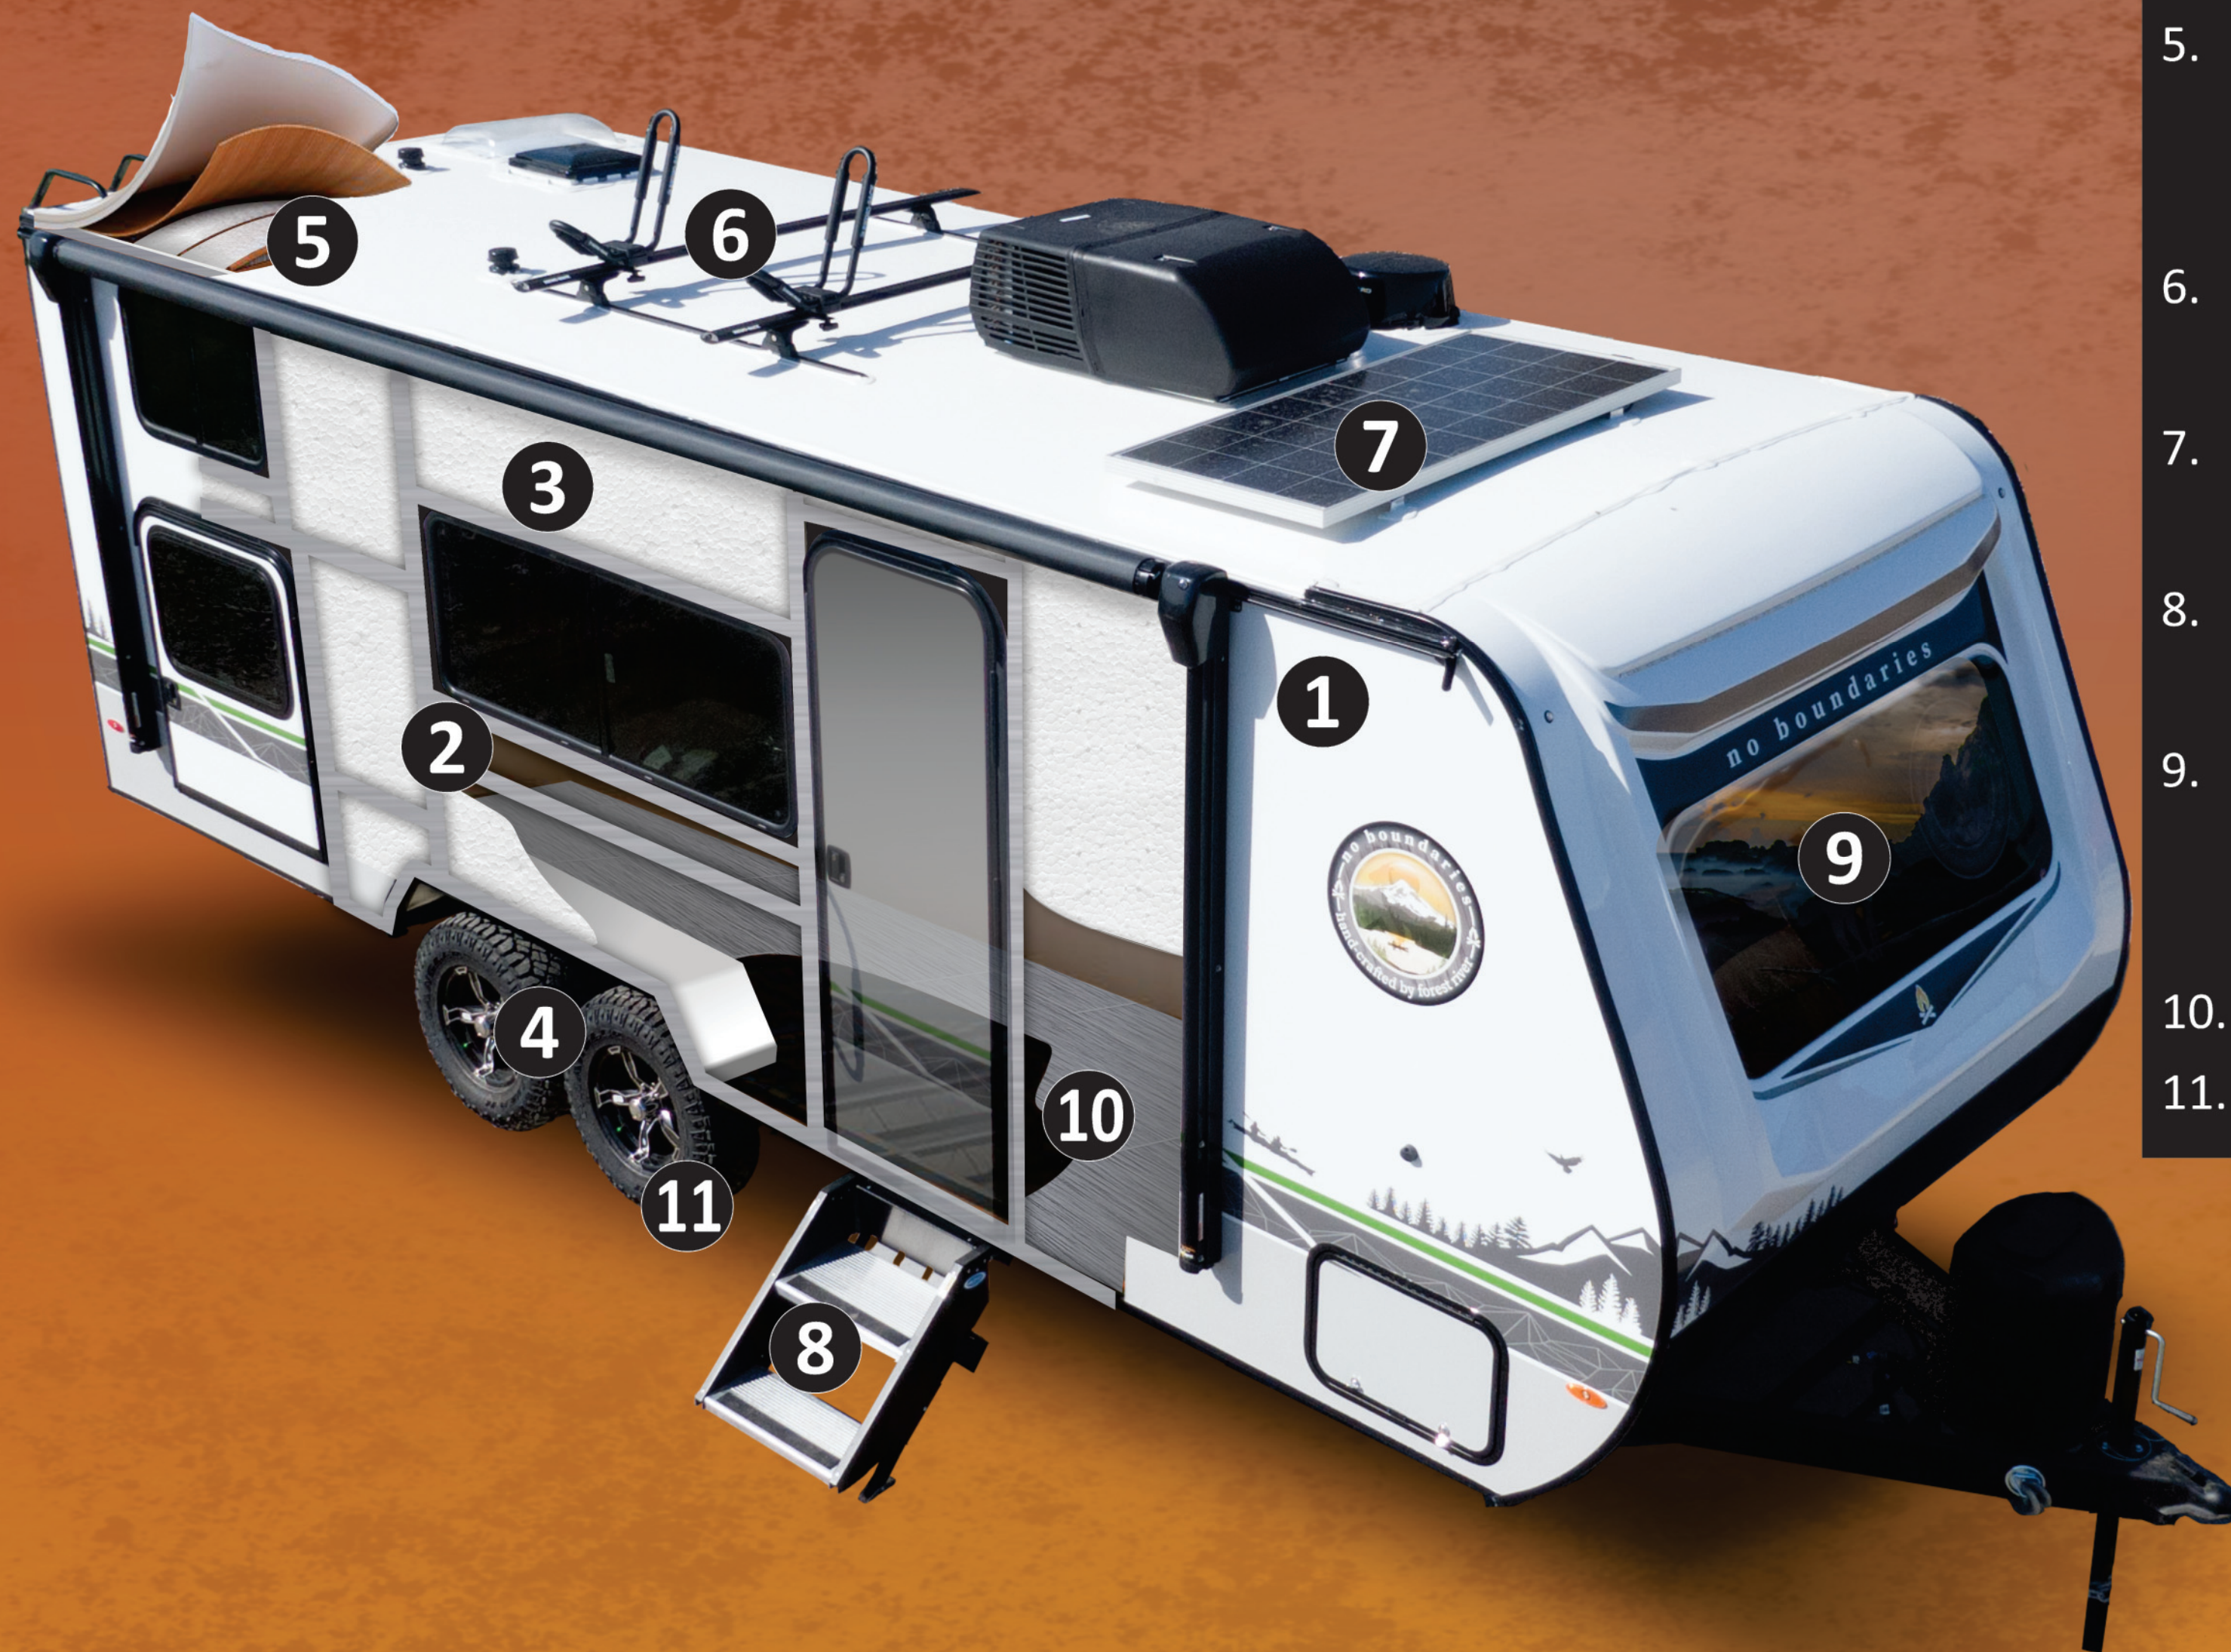

no¹bo

no boundaries

1. Azdel Exterior Construction
2. Aluminum Cage Construction
3. Block Foam Insulation
4. ALL-NEW CURT BEAST MODE Independent Suspension System Paired to All-Terrain Tires
5. Heavy Duty Marine Grade Roof Decking protected by PVC Roofing Membrane
6. Rhino Rack System (Industry Exclusive)
7. Standard Solar Package – Large Panel, Inverter, Charge Controller
8. Standard MorRyde StepAbove Steps
9. Standard Front 60x22 Dual-Pane Automotive Grade Front Windshield
10. Standard Cold Weather Package
11. Standard TPMS System