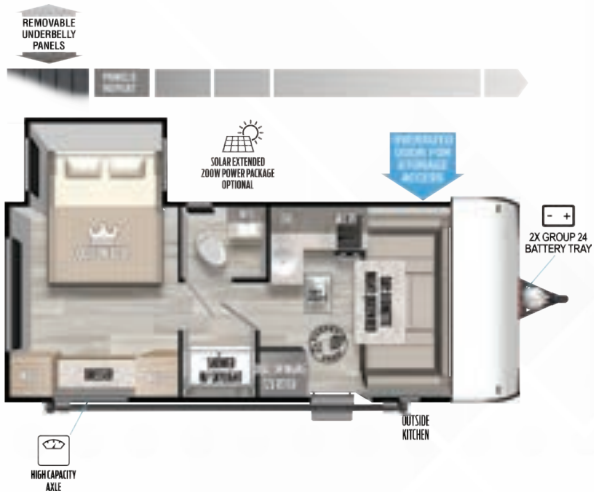

LITE WEIGHT SERIES

Couples Coaches

161QK LENGTH: 23' 6"

163RDSK LENGTH: 23' 0"

167RBK LENGTH: 21' 2"

169RSK LENGTH: 22' 11"

170SS LENGTH: 22' 9"

Scan to view all floorplans, standards/options, photos, videos, specs, and more on our website.

LITE WEIGHT SERIES

Bunkhouses

BRING THE GEAR

Toy Haulers/Cargo Carriers

175RTK LENGTH: 21' 9"

190RTK LENGTH: 25' 0"

210RTK LENGTH: 28' 8"

245VC LENGTH: 27' 3"

260RTK LENGTH: 28' 8"

Scan to view all floorplans, standards/options, photos, videos, specs, and more on our website.

BRING THE GEAR

Toy Haulers/Cargo Carriers

262VC LENGTH: 29' 11"

265RTK LENGTH: 30' 9"

270RTK LENGTH: 32' 3"

275VC LENGTH: 32' 5"

290RTK LENGTH: 36' 5"