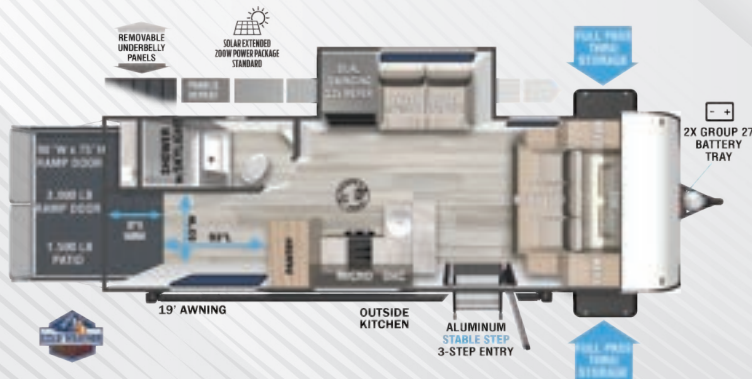

LITE WEIGHT SERIES

Couples Coaches

161QK LENGTH: 23' 6"

163RDSK LENGTH: 23' 0"

167RBK LENGTH: 21' 2"

169RSK LENGTH: 22' 11"

170SS LENGTH: 22' 9"

Scan to view all floorplans, standards/options, photos, videos, specs, and more on our website.

LITE WEIGHT SERIES

Bunkhouses

BRING THE GEAR

Toy Haulers/Cargo Carriers

175RTK LENGTH: 21' 9"

190RTK LENGTH: 25' 0"

210RTK LENGTH: 28' 8"

245VC LENGTH: 27' 3"

260RTK LENGTH: 28' 8"

Scan to view all floorplans, standards/options, photos, videos, specs, and more on our website.

BRING THE GEAR

Toy Haulers/Cargo Carriers

262VC LENGTH: 29' 11"

265RTK LENGTH: 30' 9"

270RTK LENGTH: 32' 3"

275VC LENGTH: 32' 5"

290RTK LENGTH: 36' 5"