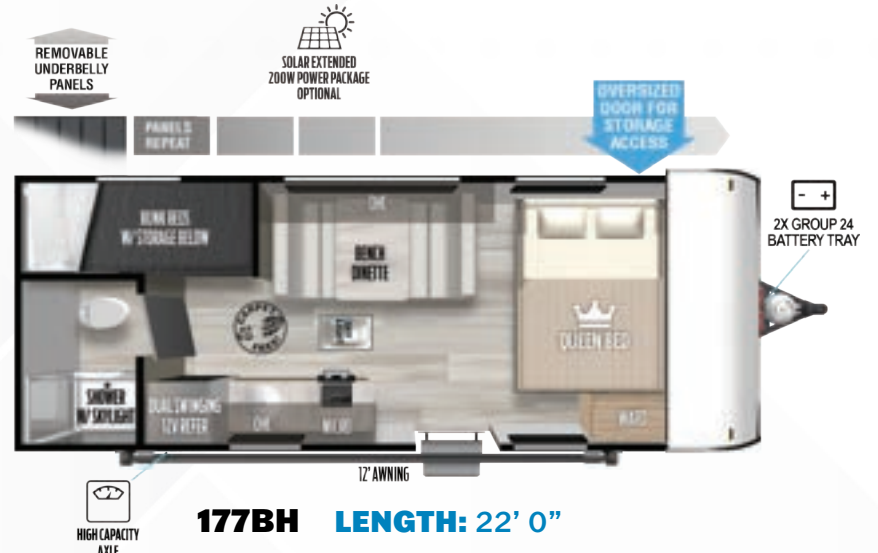

LITE WEIGHT SERIES

Couples Coaches

161QK LENGTH: 23' 6"

163RDSK LENGTH: 23' 0"

167RBK LENGTH: 21' 2"

169RSK LENGTH: 22' 11"

170SS LENGTH: 22' 9"

Scan to view all floorplans, standards/options, photos, videos, specs, and more on our website.

LITE WEIGHT SERIES

Bunkhouses

BRING THE GEAR

Toy Haulers/Cargo Carriers

175RTK LENGTH: 21' 9"

190RTK LENGTH: 25' 0"

210RTK LENGTH: 28' 8"

245VC LENGTH: 27' 3"

260RTK LENGTH: 28' 8"

Scan to view all floorplans, standards/options, photos, videos, specs, and more on our website.

BRING THE GEAR

Toy Haulers/Cargo Carriers

262VC LENGTH: 29' 11"

265RTK LENGTH: 30' 9"

270RTK LENGTH: 32' 3"

275VC LENGTH: 32' 5"

290RTK LENGTH: 36' 5"