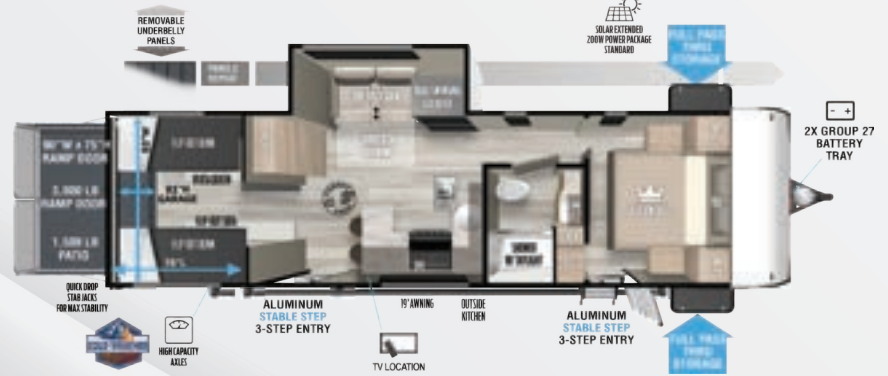

260RTK LENGTH: 28' 8"

Scan to view all floorplans, standards/options, photos, videos, specs, and more on our website.

BRING THE GEAR

Toy Haulers/Cargo Carriers

262VC LENGTH: 29' 11"

265RTK LENGTH: 30' 9"

270RTK LENGTH: 32' 3"

275VC LENGTH: 32' 5"

290RTK LENGTH: 36' 5"