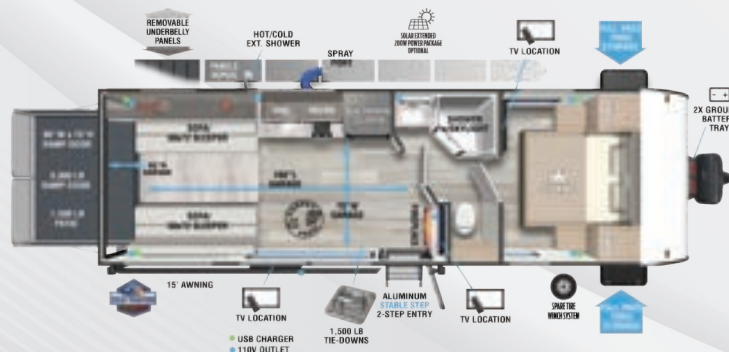

LITE WEIGHT SERIES

Bunkhouses

BRING THE GEAR

Toy Haulers/Cargo Carriers

175RTK LENGTH: 21' 9"

190RTK LENGTH: 25' 0"

210RTK LENGTH: 28' 8"

245VC LENGTH: 27' 3"

260RTK LENGTH: 28' 8"

Scan to view all floorplans, standards/options, photos, videos, specs, and more on our website.

BRING THE GEAR

Toy Haulers/Cargo Carriers

262VC LENGTH: 29' 11"

265RTK LENGTH: 30' 9"

270RTK LENGTH: 32' 3"

275VC LENGTH: 32' 5"

290RTK LENGTH: 36' 5"