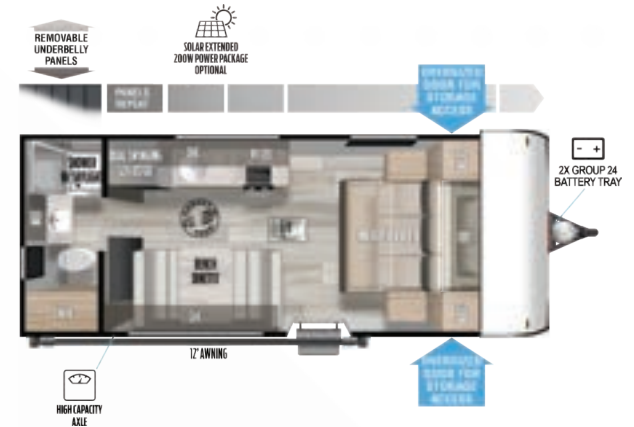

LITE WEIGHT SERIES

Couples Coaches

161QK LENGTH: 23' 6"

163RDSK LENGTH: 23' 0"

167RBK LENGTH: 21' 2"

169RSK LENGTH: 22' 11"

170SS LENGTH: 22' 9"

Scan to view all floorplans, standards/options, photos, videos, specs, and more on our website.

LITE WEIGHT SERIES

Bunkhouses

BRING THE GEAR

Toy Haulers/Cargo Carriers

175RTK LENGTH: 21' 9"

190RTK LENGTH: 25' 0"

210RTK LENGTH: 28' 8"

245VC LENGTH: 27' 3"

260RTK LENGTH: 28' 8"

Scan to view all floorplans, standards/options, photos, videos, specs, and more on our website.

BRING THE GEAR

Toy Haulers/Cargo Carriers

262VC LENGTH: 29' 11"

265RTK LENGTH: 30' 9"

270RTK LENGTH: 32' 3"

275VC LENGTH: 32' 5"

290RTK LENGTH: 36' 5"