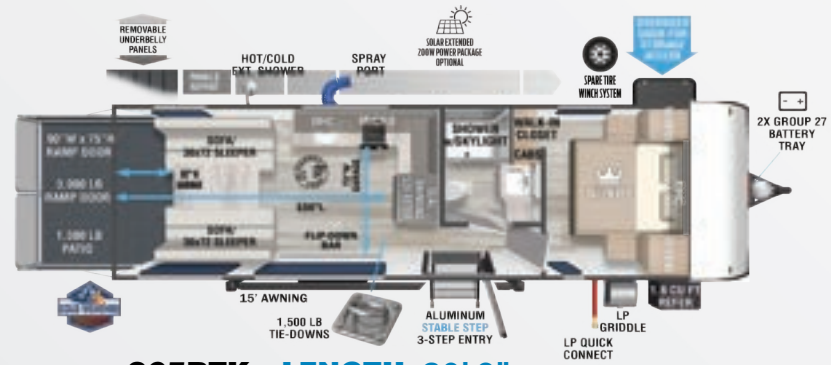

260RTK LENGTH: 28' 8"

Scan to view all floorplans, standards/options, photos, videos, specs, and more on our website.

BRING THE GEAR

Toy Haulers/Cargo Carriers

262VC LENGTH: 29' 11"

265RTK LENGTH: 30' 9"

270RTK LENGTH: 32' 3"

275VC LENGTH: 32' 5"

290RTK LENGTH: 36' 5"