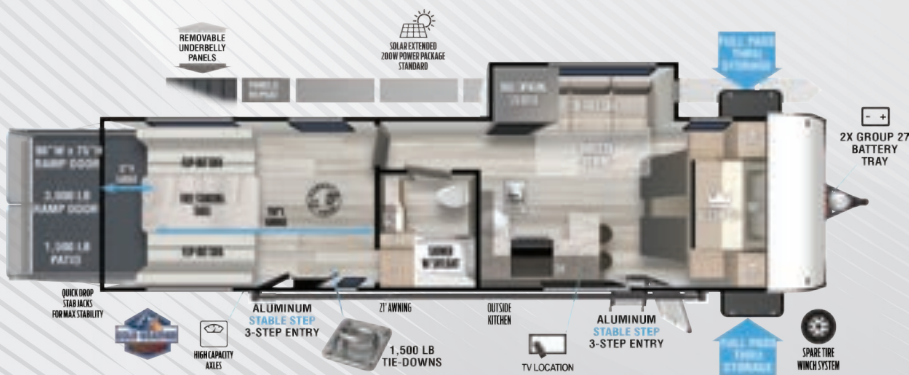

260RTK LENGTH: 28' 8"

Scan to view all floorplans, standards/options, photos, videos, specs, and more on our website.

BRING THE GEAR

Toy Haulers/Cargo Carriers

262VC LENGTH: 29' 11"

265RTK LENGTH: 30' 9"

270RTK LENGTH: 32' 3"

275VC LENGTH: 32' 5"

290RTK LENGTH: 36' 5"