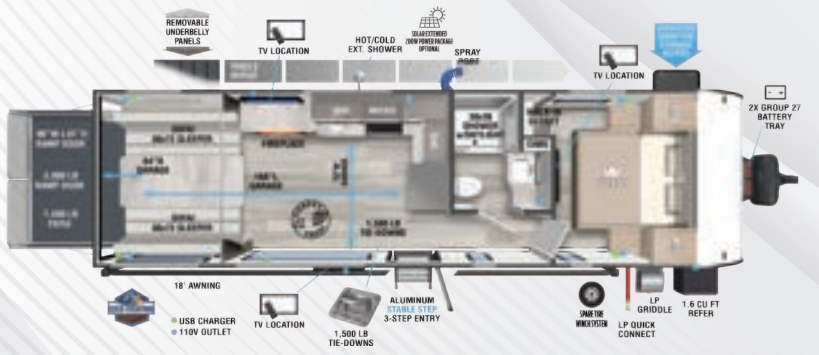

260RTK LENGTH: 28' 8"

Scan to view all floorplans, standards/options, photos, videos, specs, and more on our website.

BRING THE GEAR

Toy Haulers/Cargo Carriers

262VC LENGTH: 29' 11"

265RTK LENGTH: 30' 9"

270RTK LENGTH: 32' 3"

275VC LENGTH: 32' 5"

290RTK LENGTH: 36' 5"