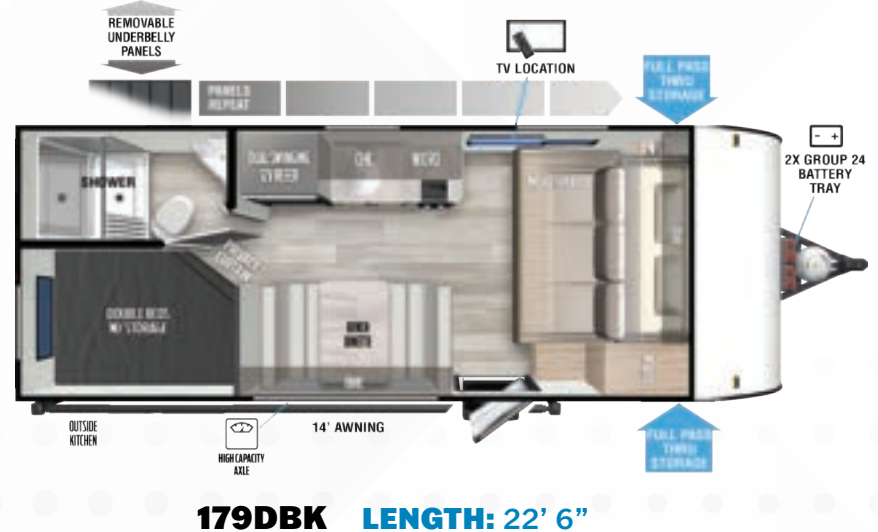

LITE WEIGHT SERIES

Couples Coaches

161QK LENGTH: 23' 6"

163RDSK LENGTH: 23' 0"

167RBK LENGTH: 21' 2"

169RSK LENGTH: 22' 11"

170SS LENGTH: 22' 9"

Scan to view all floorplans, standards/options, photos, videos, specs, and more on our website.

LITE WEIGHT SERIES

Bunkhouses

BRING THE GEAR

Toy Haulers/Cargo Carriers

175RTK LENGTH: 21' 9"

190RTK LENGTH: 25' 0"

210RTK LENGTH: 28' 8"

245VC LENGTH: 27' 3"

260RTK LENGTH: 28' 8"

Scan to view all floorplans, standards/options, photos, videos, specs, and more on our website.

BRING THE GEAR

Toy Haulers/Cargo Carriers

262VC LENGTH: 29' 11"

265RTK LENGTH: 30' 9"

270RTK LENGTH: 32' 3"

275VC LENGTH: 32' 5"

290RTK LENGTH: 36' 5"