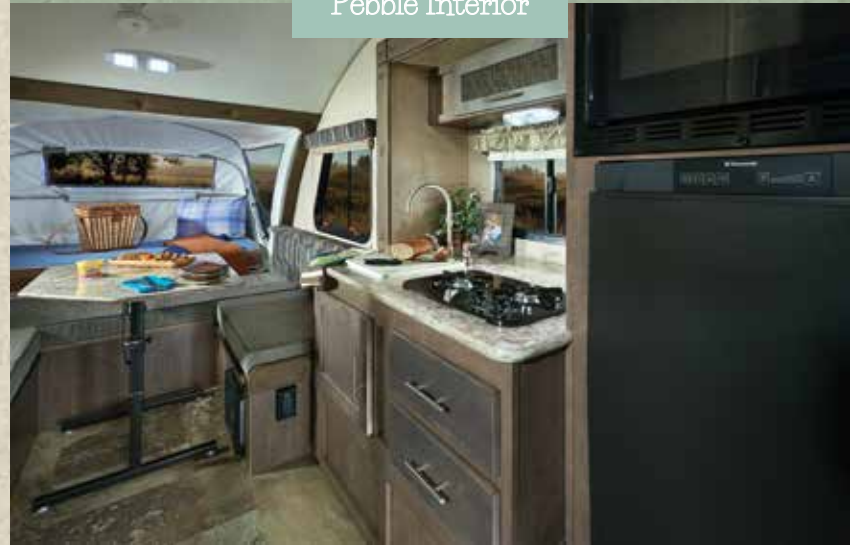

# Where form follows function

The R•pod comes standard with a 4.2 cubic foot 3-way refrigerator that provides you with enough space for all those extended camping vacations.

R•pod's interior comes equipped with residential cabinetry, hardwood drawers and expandable cargo netting for additional storage wherever possible.

# Floorplans & Specs

RP-182G  
Pebble Interior

RP-176 T  
Pebble Interior

*Break away  
from ordinary.*

R•pod's rear garage models with outside entertainment center lets you enjoy the great outdoors. Each garage model comes standard with a 19" flat screen TV, (2) marine grade speakers, and a free standing gas grill. Garage models are equipped with the exclusive Versa-Trac™ sliding storage system with removable wire baskets and hooks. There are also cargo storage nets and an adjustable hanging pocket organizer. The built-in sink with 15' detachable sprayer hose and deep well storage with cover makes clean up a breeze.