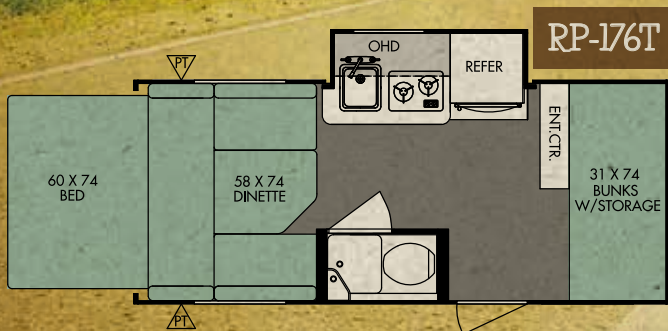

ST - STORAGE PT - PASS THRU

Floorplans & Specs