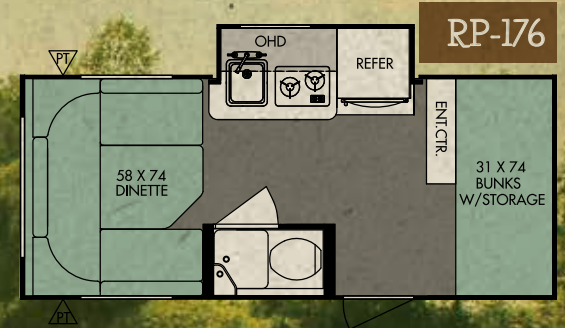

ST - STORAGE PT - PASS THRU

Floorplans & Specs