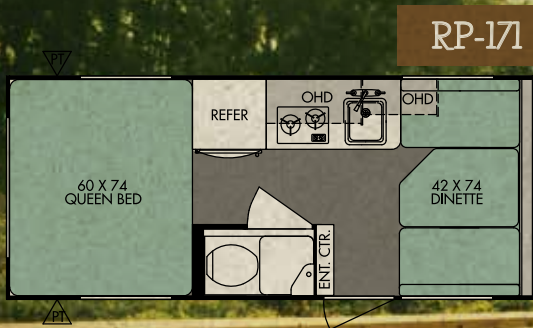

ST - STORAGE PT - PASS THRU

Floorplans & Specs