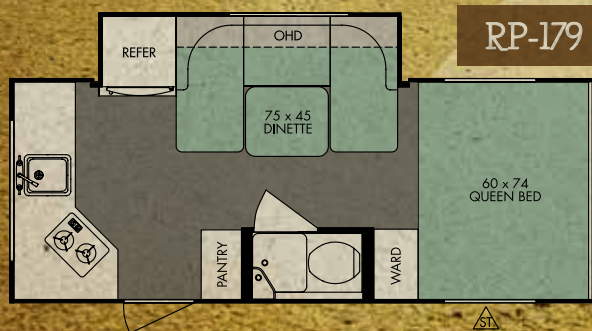

ST - STORAGE PT - PASS THRU

Floorplans & Specs