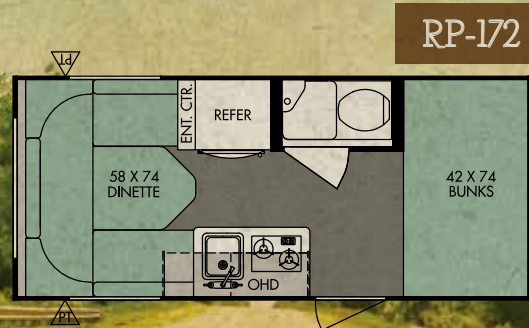

ST - STORAGE PT - PASS THRU

Floorplans & Specs