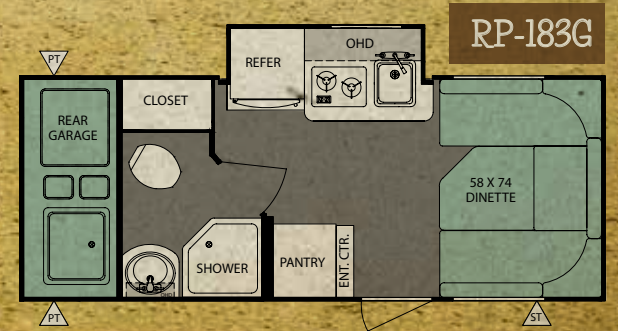

ST - STORAGE PT - PASS THRU

Floorplans & Specs