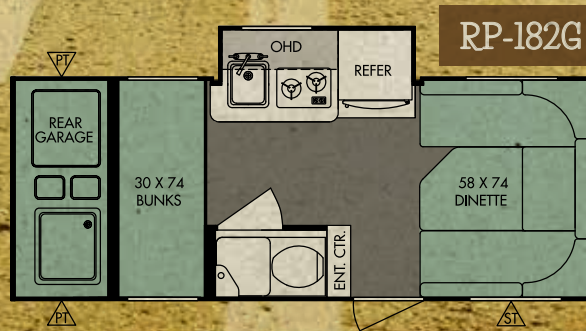

ST - STORAGE PT - PASS THRU

Floorplans & Specs