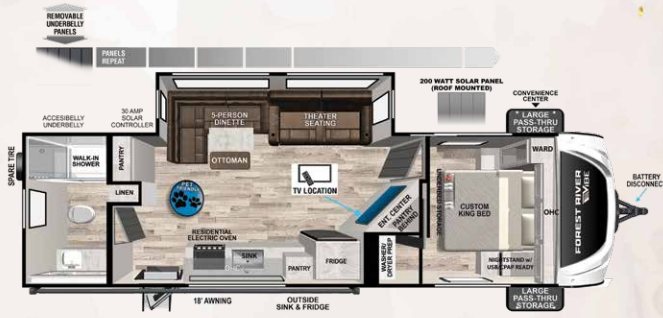

## COUPLES COACHES

2400RB	UVW	HITCH	CCC	LENGTH	HEIGHT	CAPACITY (GAL)
	6,303 LB	820 LB	1,517 LB	29' 9"	11' 4"	38 96 30

2500SP	UVW	HITCH	CCC	LENGTH	HEIGHT	CAPACITY (GAL)
	6,663 LB	805 LB	2,942 LB	29' 11"	11' 4"	38 96 30

2600RB	UVW	HITCH	CCC	LENGTH	HEIGHT	CAPACITY (GAL)
	TBD LB	TBD LB	TBD LB	TBD	11' 4"	TBD TBD TBD

2600RK	UVW	HITCH	CCC	LENGTH	HEIGHT	CAPACITY (GAL)
	6,938 LB	875 LB	2,737 LB	34' 0"	11' 4"	38 96 30

2800RL	UVW	HITCH	CCC	LENGTH	HEIGHT	CAPACITY (GAL)
	7,793 LB	1,055 LB	2,062 LB	35' 0"	11' 4"	38 96 30

3400XL	UVW	HITCH	CCC	LENGTH	HEIGHT	CAPACITY (GAL)
	8,780 LB	1,120 LB	2,000 LB	39' 10"	11' 4"	TBD TBD TBD

FOREST RIVER

FORESTRIVERINC.COM

## BUNKHOUSES

2500DB	UVW	HITCH	CCC	LENGTH	HEIGHT	CAPACITY (GAL)
	6,053 LB	850 LB	1,797 LB	29' 10"	11' 4"	38 60 30

2600BH	UVW	HITCH	CCC	LENGTH	HEIGHT	CAPACITY (GAL)
	TBD LB	TBD LB	TBD LB	TBD	11' 4"	TBD TBD TBD