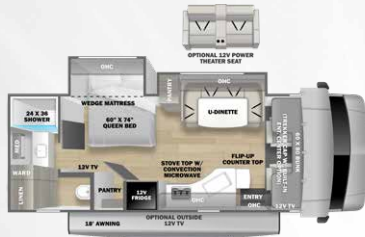

SUNSEEKER CLASSIC

GARNET full body paint
Optional

2440DS

Available on Ford E450