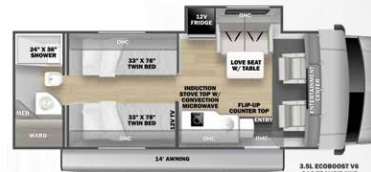

SUNSEEKER TS

2370TS