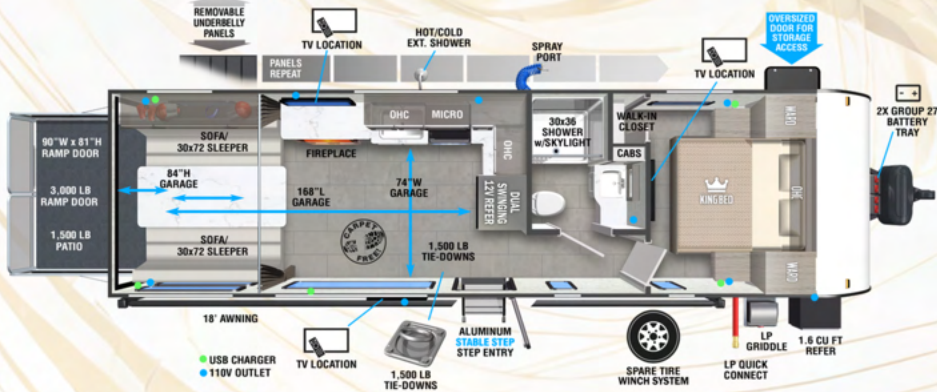

2025 SUT TRAVEL TRAILERS