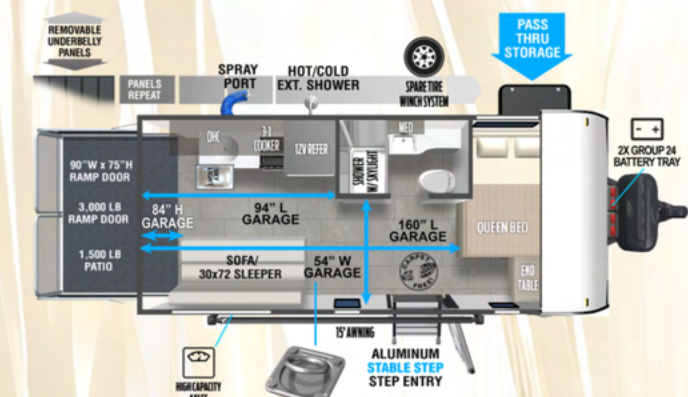

2025 SUT TRAVEL TRAILERS