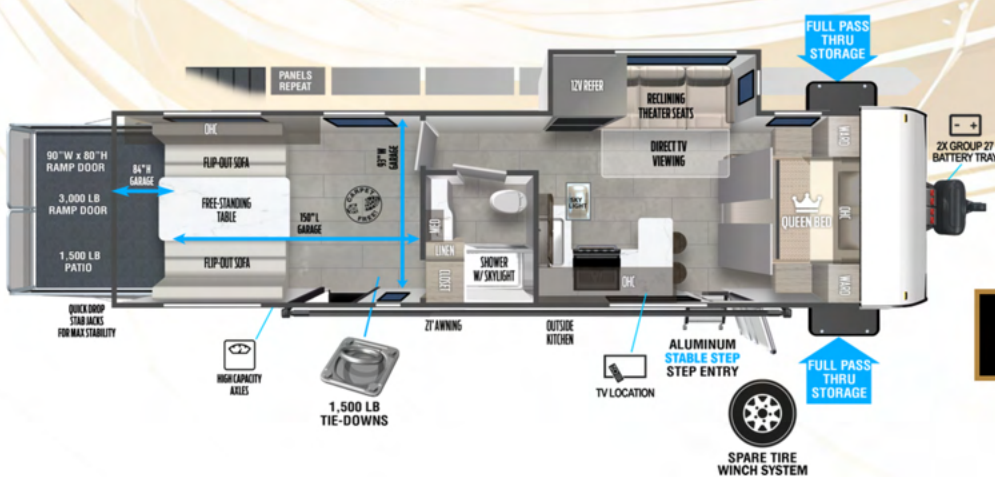

2025 SUT TRAVEL TRAILERS