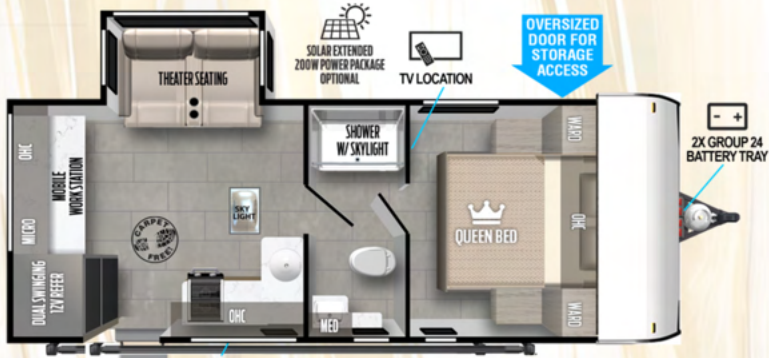

2025 SINGLE AXLE TRAVEL TRAILERS

COUPLES FLOORPLANS

163RDSK

LENGTH: 21' 11"   UVW: 4299 LBS