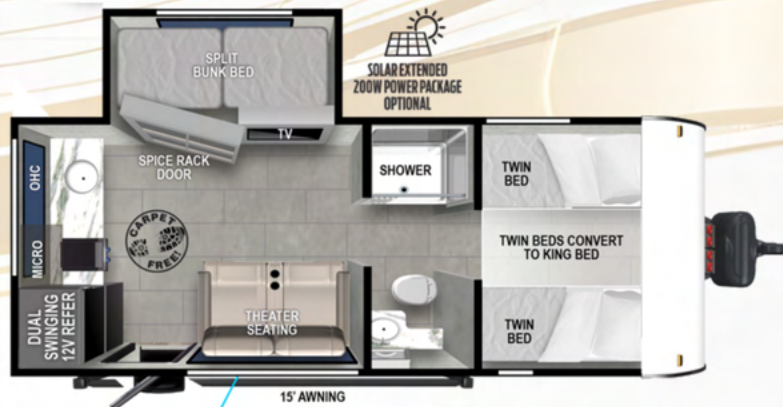

## BUNK FLOORPLANS

**178BHSK**

LENGTH: 22' 11"    UVW: 4394 LBS

**162RBS**

LENGTH: 23' 2"    UVW: 4659 LBS

STANDARD EDITION

**165RKS**

LENGTH: 23' 3"    UVW: 4879 LBS