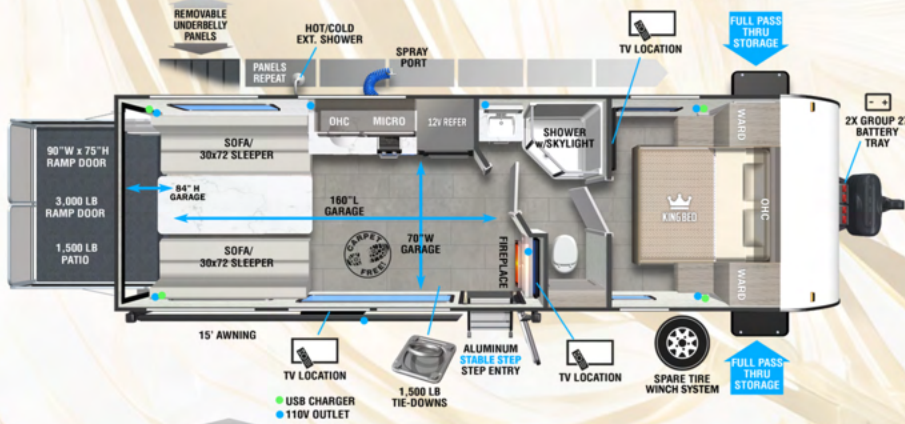

2025 SUT TRAVEL TRAILERS