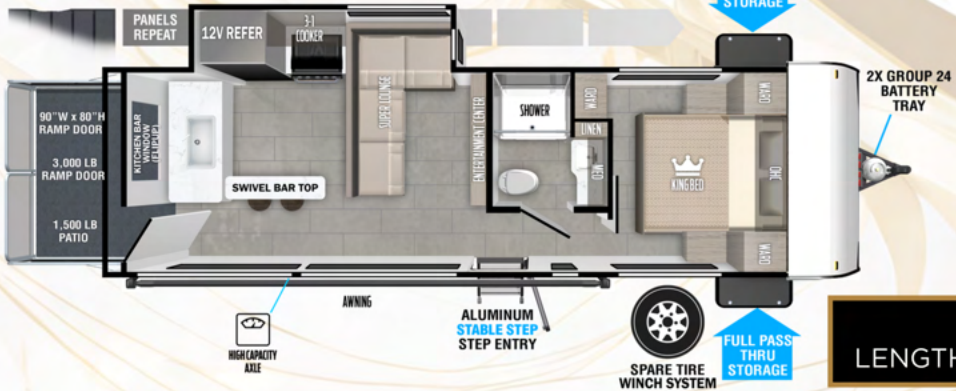

2025 VC VERSATILE TRAVEL TRAILERS