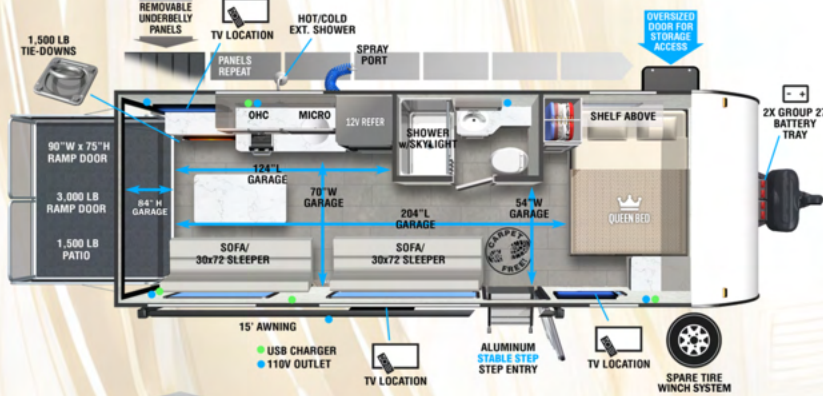

2025 SUT TRAVEL TRAILERS