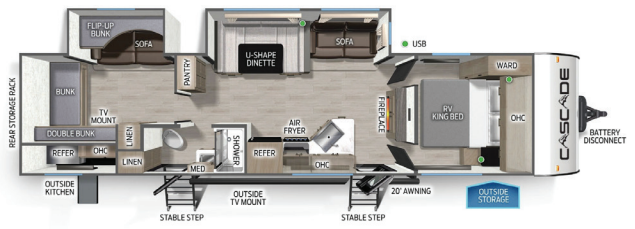

27GHC

UVW: TBD lb CCC: TBD lb Hitch: TBD lb Length: TBD

27LHC

UVW: 6038 lb CCC: 1737 lb Hitch: 775 lb Length: 33' 2"

29TEC

UVW: 6943 lb	CCC: 3052 lb	Hitch: 885 lb	Length: 36' 6"
-----------------	-----------------	------------------	-------------------