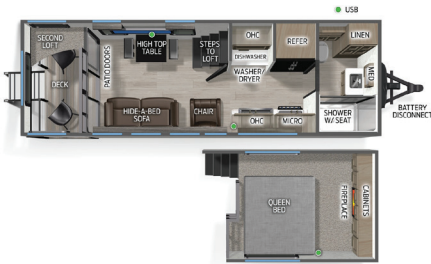

DESTINATION

TRAVEL TRAILERS