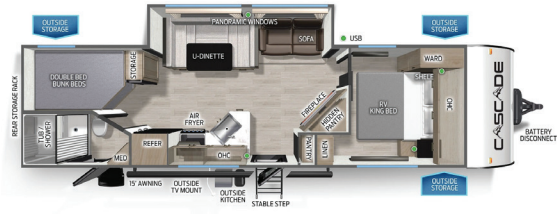

23MKC

UVW: TBD lb   CCC: TBD lb   Hitch: TBD lb   Length: TBD