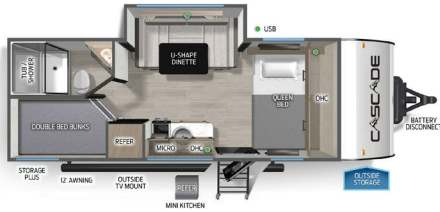

17JWC

UVW: TBD lb	CCC: TBD lb	Hitch: TBD lb	Length: TBD