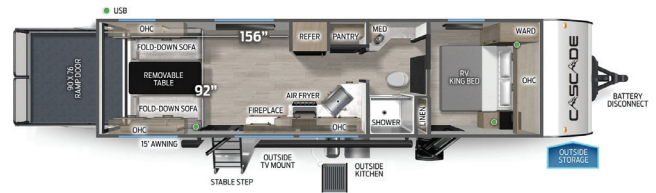

18PBC

UVW: 4459 lb	CCC: 1116 lb	Hitch: 475 lb	Length: 23' 11"
-----------------	-----------------	------------------	--------------------

TOY HAULERS

18RRC

UVW: TBD lb	CCC: TBD lb	Hitch: TBD lb	Length: TBD
----------------	----------------	------------------	----------------