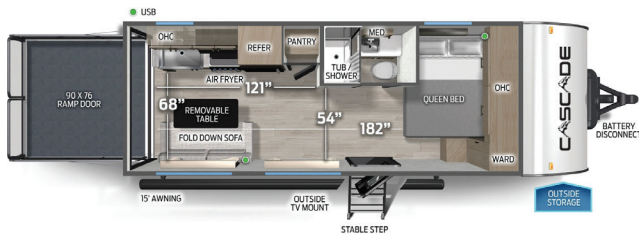

TOY HAULERS

18RRC

UVW: TBD lb	CCC: TBD lb	Hitch: TBD lb	Length: TBD