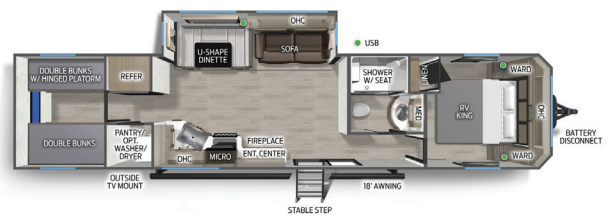

39TNC

UVW: 8885 lb	CCC: 4255 lb	Hitch: 1140 lb	Length: 40' 7"