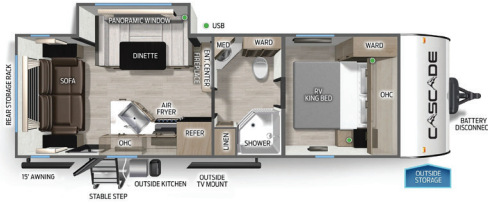

ZORDSEC

UVW: TBD lb   CCC: TBD lb   Hitch: TBD lb   Length: TBD

23MKC

UVW: TBD lb   CCC: TBD lb   Hitch: TBD lb   Length: TBD

23MSC

UVW: 5948 lb   CCC: 1827 lb   Hitch: 775 lb   Length: 29' 2"

26KFC

UVW: 6463 lb   CCC: 1342 lb   Hitch: 805 lb   Length: 32' 9"

26LPC

UVW: 4558 lb   CCC: 3002 lb   Hitch: 560 lb   Length: 29' 2"

26SSC

UVW: 6203 lb   CCC: 1522 lb   Hitch: 725 lb   Length: 30' 9"

27GHC

UVW: TBD lb   CCC: TBD lb   Hitch: TBD lb   Length: TBD

27LHC

UVW: 6038 lb   CCC: 1737 lb   Hitch: 775 lb   Length: 33' 2"