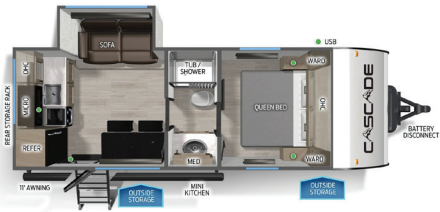

17SCC

UVW: 4289 lb	CCC: 1251 lb	Hitch: 440 lb	Length: 23' 11"