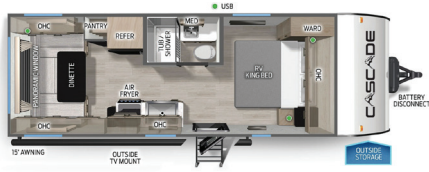

ZORDSEC

UVW: TBD lb   CCC: TBD lb   Hitch: TBD lb   Length: TBD

23MKC

UVW: TBD lb   CCC: TBD lb   Hitch: TBD lb   Length: TBD

23MSC

UVW: 5948 lb   CCC: 1827 lb   Hitch: 775 lb   Length: 29' 2"

26KFC

UVW: 6463 lb   CCC: 1342 lb   Hitch: 805 lb   Length: 32' 9"

26LPC

UVW: 4558 lb   CCC: 3002 lb   Hitch: 560 lb   Length: 29' 2"

26SSC

UVW: 6203 lb   CCC: 1522 lb   Hitch: 725 lb   Length: 30' 9"

27GHC

UVW: TBD lb   CCC: TBD lb   Hitch: TBD lb   Length: TBD

27LHC

UVW: 6038 lb   CCC: 1737 lb   Hitch: 775 lb   Length: 33' 2"