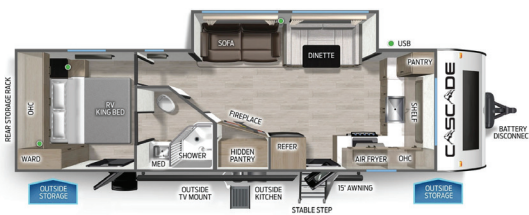

26SSC

UVW: 6203 lb   CCC: 1522 lb   Hitch: 725 lb   Length: 30' 9"