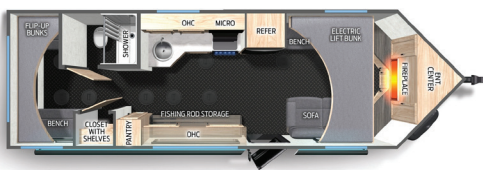

21CHC

UVW: 7144 lb	CCC: 2851 lb	Hitch: 876 lb	Length: 31' 9"