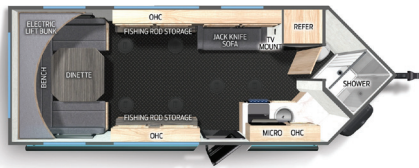

FISH HOUSE TRAVEL TRAILERS

17MPHC

UVW: 4879 lb	CCC: 811 lb	Hitch: 590 lb	Length: 26' 8"