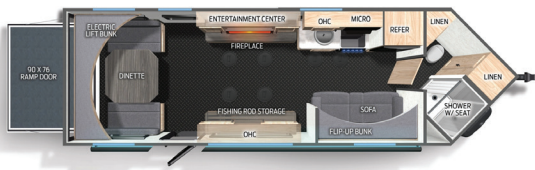

21GPTH

UVW: 7168 lb	CCC: 2827 lb	Hitch: 841 lb	Length: 31' 9"