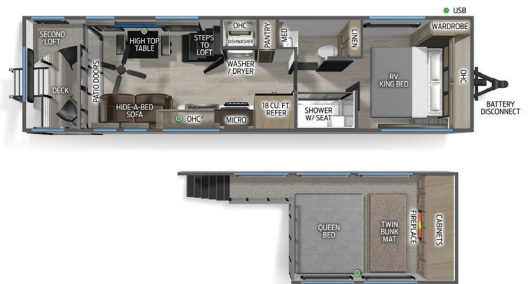

DESTINATION

TRAVEL TRAILERS