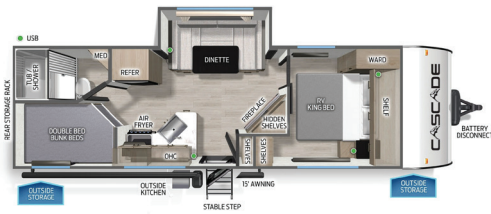

23MKC

UVW: TBD lb   CCC: TBD lb   Hitch: TBD lb   Length: TBD