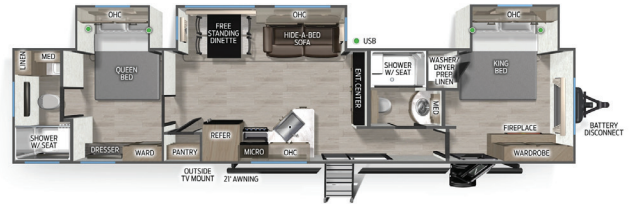

39DCC

UVW: TBD lb	CCC: TBD lb	Hitch: TBD lb	Length: TBD

39DKC

UVW: TBD lb	CCC: TBD lb	Hitch: TBD lb	Length: TBD

39DLC

UVW: 11327 lb	CCC: 2015 lb	Hitch: 1342 lb	Length: 42' 8"

39HBAC

UVW: TBD lb	CCC: TBD lb	Hitch: TBD lb	Length: TBD

39JMC

UVW: TBD lb	CCC: TBD lb	Hitch: TBD lb	Length: TBD

39TNC

UVW: 8885 lb	CCC: 4255 lb	Hitch: 1140 lb	Length: 40' 7"