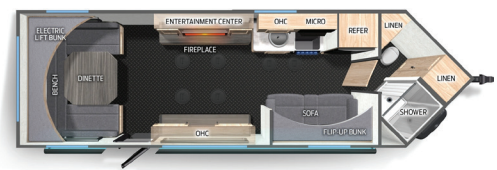

21GPC

UVW: 6841 lb	CCC: 3154 lb	Hitch: 839 lb	Length: 31' 9"