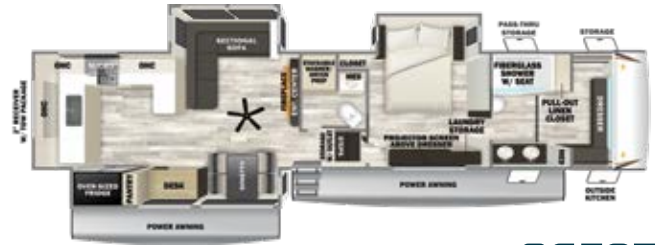

With a combination of innovation and quality focused craftsmanship, Sabre is ready for your next adventure.

SABRE FLOORPLANS

32GKS

UVW	CCC	HITCH	LENGTH	HEIGHT	CAPACITY (GAL)		
10,658 lb	2,850 lb	1,940 lb	34' 6"	13' 5"	49	60	30

33RLP

UVW	CCC	HITCH	LENGTH	HEIGHT	CAPACITY (GAL)		
11,948 lb	2,747 lb	2,375 lb	39' 5"	13' 5"	49	76	38

36DBB

UVW	CCC	HITCH	LENGTH	HEIGHT	CAPACITY (GAL)		
13,243 lb	3,182 lb	2,425 lb	43' 2"	13' 5"	49	114	76

36EST

UVW	CCC	HITCH	LENGTH	HEIGHT	CAPACITY (GAL)		
12,953 lb	2,800 lb	2,480 lb	41' 3"	13' 6"	49	114	76

36FLX

UVW	CCC	HITCH	LENGTH	HEIGHT	CAPACITY (GAL)		
12,503 lb	2,800 lb	2,350 lb	41' 0"	13' 5"	49	76	38

38RV HUNTER

UVW	CCC	HITCH	LENGTH	HEIGHT	CAPACITY (GAL)		
13,838 lb	2,552 lb	2,390 lb	44' 0"	13' 6"	49	76	38

CHEROKEE SABRE FEATURES & OPTIONS

CONVENIENCE PACKAGE:

- 50 AMP Detachable Marine Style Power Cord
- Electric Auto-Level System
- Heated, Forced Air Underbelly with Enclosed Gate Valves
- PVC Roof Membrane
- Thermal Foil Protective Barrier in Roof & Front Cap
- Universal Docking Station with Black Tank Flush and Shower
- Vacuum Bond Laminated Sidewalls and Slide Outs
- 2 Adjustable Power Awning with LED Lighting
- Aluminum Wheels with EZ Lube Hubs
- Adjustable Stable Steps (Primary Entrance)
- Convenient Sewer Hose Storage
- Exterior TV Hookup with Co-Ax Connection
- Slam Latches on Baggage Doors
- Friction Hinge Entry Door
- High Gloss Gelcoat Front Cap with LED Lighting
- Outdoor LP Quick Connect
- Tire Pressure Safety Sensors
- Large Folding Entry Assist Handle (Main Entrance)
- Solar Reflective Windows
- Black Glass Entry Door
- Tankless Water Heater
- Smart Projectors in Master Bedrooms
- 4 Camera Prep (Rear, Pass & Driver, Above Entry Door)
- Inverter Prep