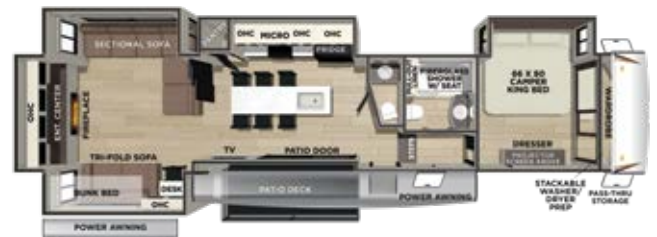

36EST

UVW	CCC	HITCH	LENGTH	HEIGHT	CAPACITY (GAL)		
12,953 lb	2,800 lb	2,480 lb	41' 3"	13' 6"	49	114	76

36FLX

UVW	CCC	HITCH	LENGTH	HEIGHT	CAPACITY (GAL)		
12,503 lb	2,800 lb	2,350 lb	41' 0"	13' 5"	49	76	38

37FLH

UVW	CCC	HITCH	LENGTH	HEIGHT	CAPACITY (GAL)		
12,503 lb	2,800 lb	2,515 lb	42' 4"	13' 5"	49	68	68

37RV MILES

UVW	CCC	HITCH	LENGTH	HEIGHT	CAPACITY (GAL)		
13,613 lb	2,757 lb	2,370 lb	43' 0"	13' 5"	49	68	38

38RV HUNTER

UVW	CCC	HITCH	LENGTH	HEIGHT	CAPACITY (GAL)		
13,838 lb	2,552 lb	2,390 lb	44' 0"	13' 6"	49	76	38

CHEROKEE SABRE FEATURES & OPTIONS

CONVENIENCE PACKAGE:

- 50 AMP Detachable Marine Style Power Cord
- Electric Auto-Level System
- Heated, Forced Air Underbelly with Enclosed Gate Valves
- PVC Roof Membrane
- Thermal Foil Protective Barrier in Roof & Front Cap
- Universal Docking Station with Black Tank Flush and Shower
- Vacuum Bond Laminated Sidewalls and Slide Outs
- 2 Adjustable Power Awning with LED Lighting
- Aluminum Wheels with EZ Lube Hubs
- Adjustable Stable Steps (Primary Entrance)
- Convenient Sewer Hose Storage
- Exterior TV Hookup with Co-Ax Connection
- Slam Latches on Baggage Doors
- Friction Hinge Entry Door
- High Gloss Gelcoat Front Cap with LED Lighting
- Outdoor LP Quick Connect
- Tire Pressure Safety Sensors
- Large Folding Entry Assist Handle (Main Entrance)
- Solar Reflective Windows
- Black Glass Entry Door
- Tankless Water Heater
- Smart Projectors in Master Bedrooms
- 4 Camera Prep (Rear, Pass & Driver, Above Entry Door)
- Inverter Prep

BISTRO KITCHEN PACKAGE:

- Spacious Refrigerator
- Real Wood Lumbercore Cabinetry

- Workstation Farm Sink
- Ambient Accent Lighting (Kitchen & Living Area)
- Black Opal Appliance Accents
- Solid Surface Countertops
- 30" Microwave
- Ceiling Fan