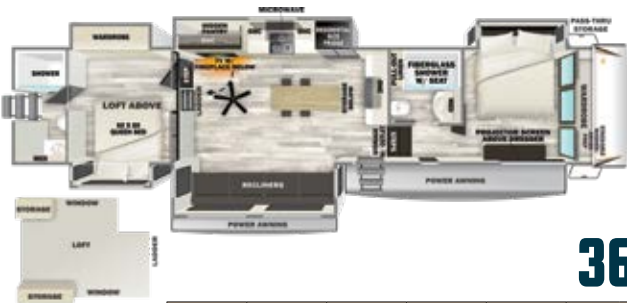

With a combination of innovation and quality focused craftsmanship, Sabre is ready for your next adventure.

SABRE FLOORPLANS

32GKS

UVW	CCC	HITCH	LENGTH	HEIGHT	CAPACITY (GAL)		
10,658 lb	2,850 lb	1,940 lb	34' 6"	13' 5"	49	60	30

33RLP

UVW	CCC	HITCH	LENGTH	HEIGHT	CAPACITY (GAL)		
11,948 lb	2,747 lb	2,375 lb	39' 5"	13' 5"	49	76	38

36DBB

UVW	CCC	HITCH	LENGTH	HEIGHT	CAPACITY (GAL)		
13,243 lb	3,182 lb	2,425 lb	43' 2"	13' 5"	49	114	76

36EST

UVW	CCC	HITCH	LENGTH	HEIGHT	CAPACITY (GAL)		
12,953 lb	2,800 lb	2,480 lb	41' 3"	13' 6"	49	114	76

36FLX

UVW	CCC	HITCH	LENGTH	HEIGHT	CAPACITY (GAL)		
12,503 lb	2,800 lb	2,350 lb	41' 0"	13' 5"	49	76	38

38RV HUNTER

UVW	CCC	HITCH	LENGTH	HEIGHT	CAPACITY (GAL)		
13,838 lb	2,552 lb	2,390 lb	44' 0"	13' 6"	49	76	38

CHEROKEE SABRE FEATURES & OPTIONS

CONVENIENCE PACKAGE:

- 50 AMP Detachable Marine Style Power Cord
- Electric Auto-Level System
- Heated, Forced Air Underbelly with Enclosed Gate Valves
- PVC Roof Membrane
- Thermal Foil Protective Barrier in Roof & Front Cap
- Universal Docking Station with Black Tank Flush and Shower
- Vacuum Bond Laminated Sidewalls and Slide Outs
- 2 Adjustable Power Awning with LED Lighting
- Aluminum Wheels with EZ Lube Hubs
- Adjustable Stable Steps (Primary Entrance)
- Convenient Sewer Hose Storage
- Exterior TV Hookup with Co-Ax Connection
- Slam Latches on Baggage Doors
- Friction Hinge Entry Door
- High Gloss Gelcoat Front Cap with LED Lighting
- Outdoor LP Quick Connect
- Tire Pressure Safety Sensors
- Large Folding Entry Assist Handle (Main Entrance)
- Solar Reflective Windows
- Black Glass Entry Door
- Tankless Water Heater
- Smart Projectors in Master Bedrooms
- 4 Camera Prep (Rear, Pass & Driver, Above Entry Door)
- Inverter Prep