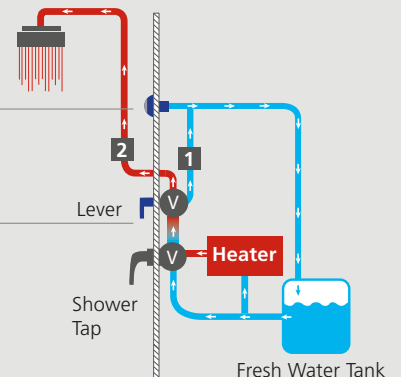

- 1. Open the shower tap with the lever at pos. 1:**  
Cold water runs through the Sinkmi\$er/Showermi\$er.
- 2. When hot water arrives:**  
Sinkmi\$er/Showermi\$er changes its color from blue to grey.
- 3. Turn the lever to the showerhead or tap outlet at pos. 2:**  
Your hot water is now ready to go!

## Advantages and product highlights

- Easy color-changing indication for the arrival of hot water
- Never step into a cold shower again
- Save fresh clean water with every use
- Save gray water tank capacity
- Increase your water capacity by up to 40% – without changing the tanks or adding weight to the vehicle
- Save time, money and environmental resources
- Easy to install

### Installation example for Sinkmi\$er in a shower

Connection of color changing part between shower outlet and the fresh water tank.

With the lever at position 1, cold water is redirected back to fresh water tank. Once the water is hot, turn the lever to position 2, so hot water is directed to the shower head.