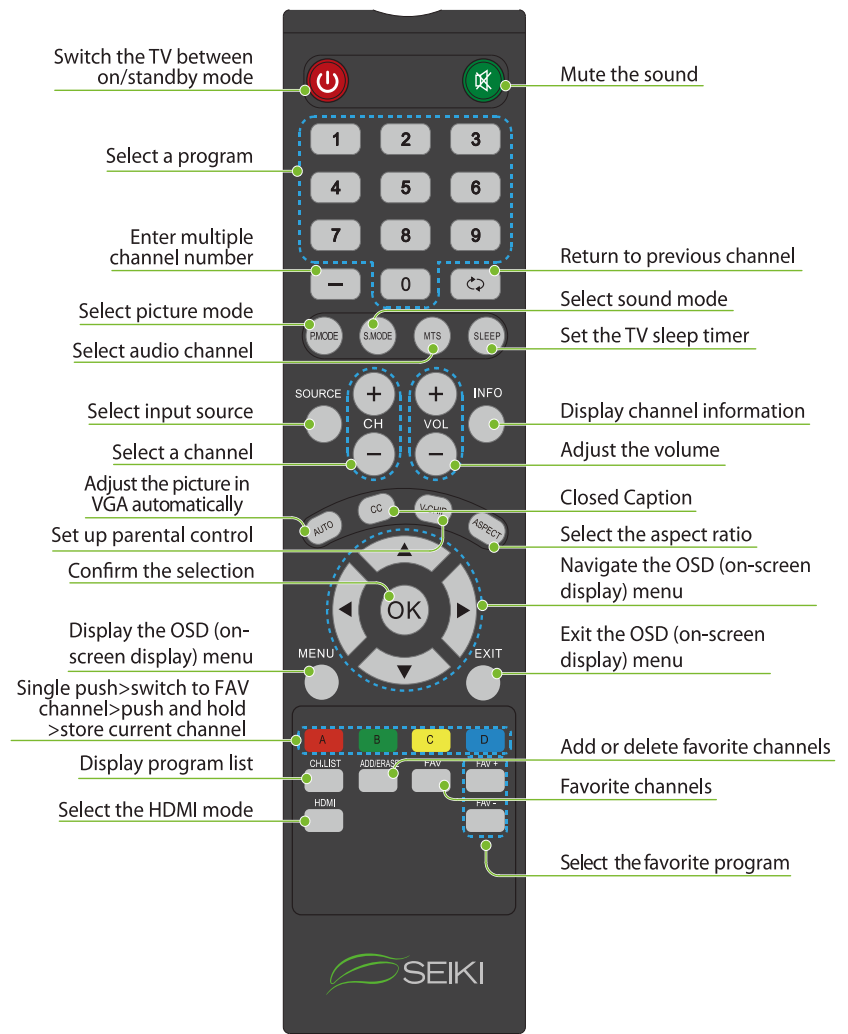

Quick Start Guide

32" CLASS LED TV

SE32HY

Remote Control

Remote Control Set Up

Front View

Installing the Stand

Connecting to Your TV