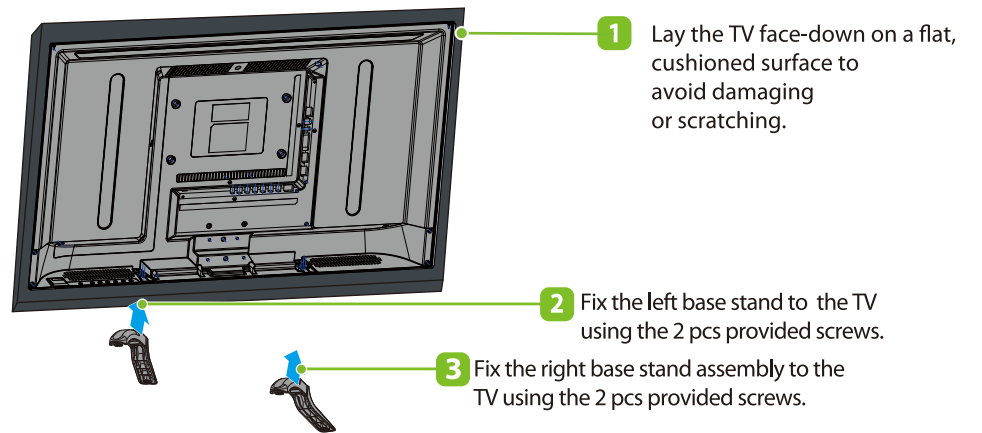

Quick Start Guide

32" CLASS LED TV

SE32HY

Remote Control

Remote Control Set Up

Front View

Installing the Stand

Connecting to Your TV