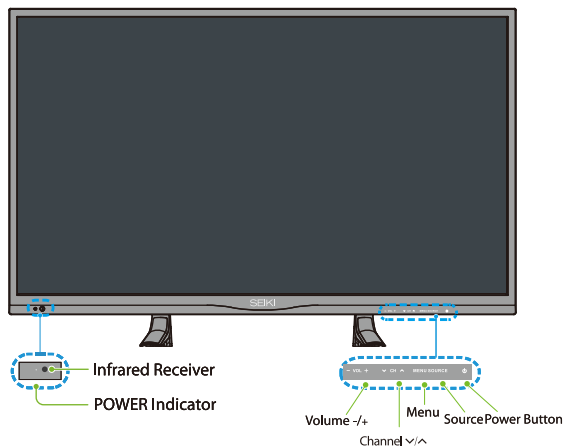

Quick Start Guide

32" CLASS LED TV

SE32HY

Remote Control

Remote Control Set Up

Front View

Installing the Stand

Connecting to Your TV