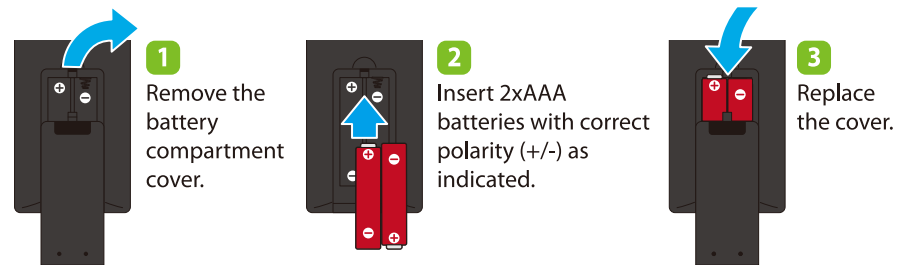

Quick Start Guide

32" CLASS LED TV

SE32HY

Remote Control

Remote Control Set Up

Front View

Installing the Stand

Connecting to Your TV