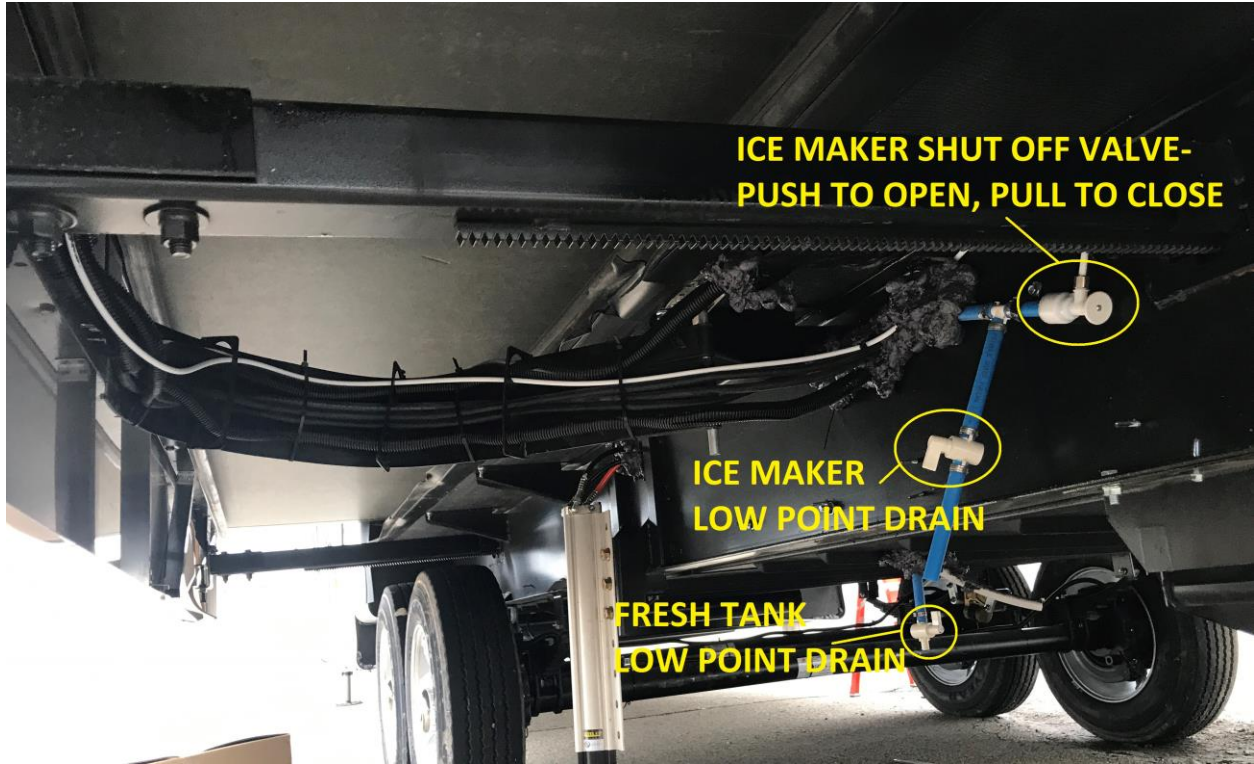

ICE MAKER SHUT OFF VALVE LOCATION FOR REFRIGERATORS LOCATED IN SLIDE ROOM:

ICE MAKER SHUT OFF VALVE FOR REAR KITCHEN MODELS:

ICE MAKER SHUT OFF VALVE FOR FRONT KITCHEN MODEL LOCATED IN PASS THROUGH COMPARTMENT: